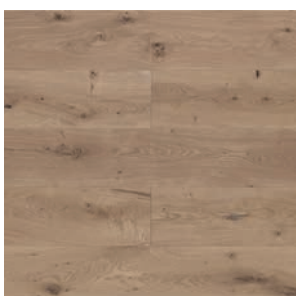

MANUFAKTUR

3. FARB-AUSWAHL

SMOKE 5%