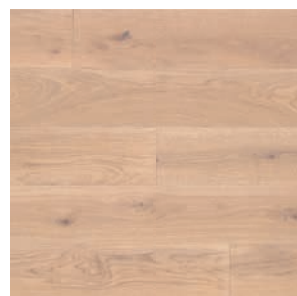

WHITE

SUPER WHITE

CHAMPAGNE

SMOKED OAK

CASTLE BROWN

VANILLA

NATURAL

NEUTRAL