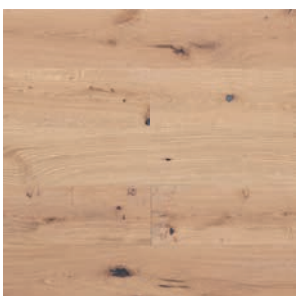

WHITE

SUPER WHITE

CHAMPAGNE

SMOKED OAK

CASTLE BROWN

VANILLA

NATURAL

NEUTRAL