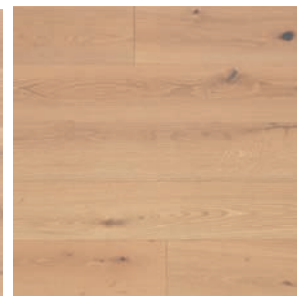

WHITE

SUPER WHITE

CHAMPAGNE

SMOKED OAK

CASTLE BROWN

VANILLA

NATURAL

NEUTRAL