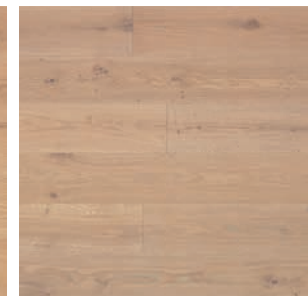

WHITE

SUPER WHITE

CHAMPAGNE

SMOKED OAK

CASTLE BROWN

VANILLA

NATURAL

NEUTRAL